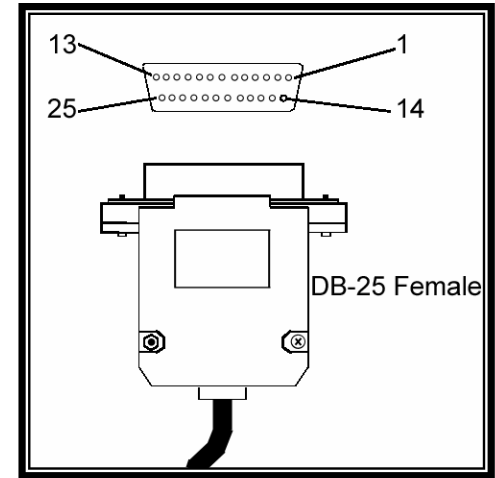

PC-100

Atron Systems, Inc.

LS-100 to IBM PC 9 Pin Interface Cable

<http://www.atronsystems.com/techs.htm>

5-24-2004

600-00501-02003M

PC-100

Atron Systems, Inc.

LS-100 to IBM PC 25 Pin Interface Cable

<http://www.atronsystems.com/techs.htm>

5-24-2004

600-00401-02003M

PC-100

Atron Systems, Inc.

LS-100 to LS-100 (Scale to Scale) Interface Cable

<http://www.atronsystems.com/techs.htm>