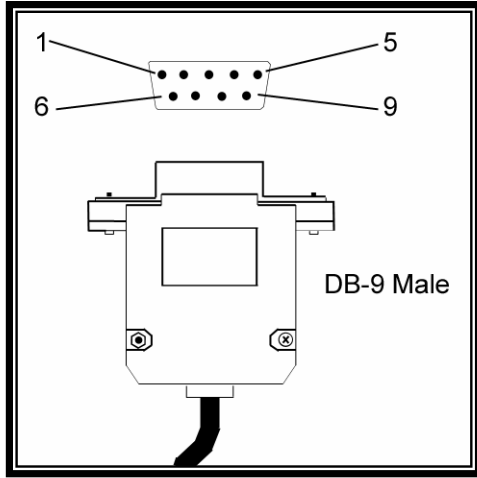

PC-100

Atron Systems, Inc.

LS-100 to IBM PC 9 Pin Interface Cable

<http://www.atronsystems.com/techs.htm>

5-24-2004

600-00501-02003M

PC-100

Atron Systems, Inc.

LS-100 to IBM PC 25 Pin Interface Cable

<http://www.atronsystems.com/techs.htm>

5-24-2004

600-00401-02003M

PC-100

Atron Systems, Inc.

LS-100 to LS-100 (Scale to Scale) Interface Cable

<http://www.atronsystems.com/techs.htm>