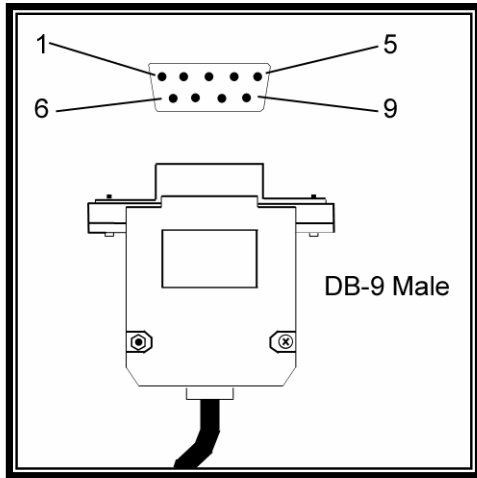

PC-100

Atron Systems, Inc.

LS-100 to IBM PC 9 Pin Interface Cable

<http://www.atronsystems.com/techs.htm>

5-24-2004

600-00501-02003M

PC-100

Atron Systems, Inc.

LS-100 to IBM PC 25 Pin Interface Cable

<http://www.atronsystems.com/techs.htm>

5-24-2004

600-00401-02003M

PC-100

Atron Systems, Inc.

LS-100 to LS-100 (Scale to Scale) Interface Cable

<http://www.atronsystems.com/techs.htm>