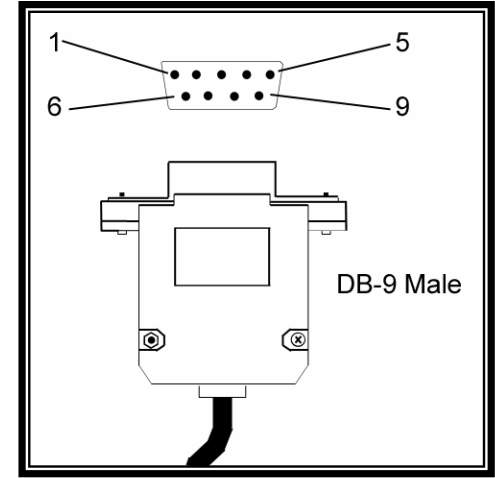

LS-100 to IBM PC 25 Pin Interface Cable

<http://www.atronsystems.com/techs.htm>

5-24-2004

600-00401-02003M

PC-100

Atron Systems, Inc.

LS-100 to LS-100 (Scale to Scale) Interface Cable

<http://www.atronsystems.com/techs.htm>