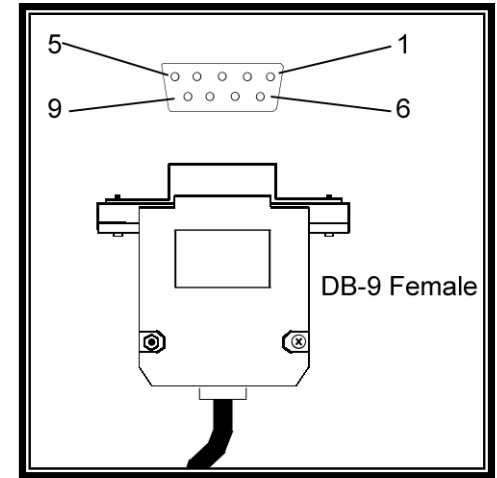

Atron Systems, Inc.

LS-100 to IBM PC 9 Pin Interface Cable

<http://www.atronsystems.com/techs.htm>

5-24-2004

600-00501-02003M