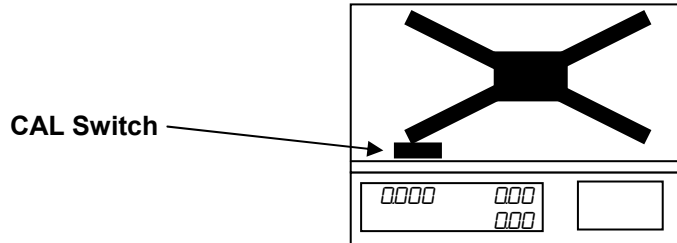

**PC-100 "Weightless" Calibrate Instructions**

1. Make sure that the scale is plugged into a proper outlet, the platter is properly seated, there is nothing on the platter, and that the *Power Switch* is **OFF**.
2. Locate the *CAL Switch* which is under the platter on the front left side. If necessary, remove the *CAL Plate* to expose the *CAL Switch*.

3. Press and hold down the *CAL Switch* as you place the *Power Switch* in the **ON** position.
4. The displays will read: *SPAn SEt*.
5. Press the **\*** key 1 time and then the display will read: *GrAV SEt*. Press the **\*** key and the display will show a number. This number is the acceleration due to gravity (g) in m/s<sup>2</sup> for a specific geographic location.
6. Listed below is a table that shows the values for g at different places. Please choose the location closest to yours in altitude and geography. Type the value using the numeric keypad. Remember that the decimal point is automatic.
7. Once you have entered the correct value, press the **\*** key and the display will read: *End* and then read *Zero*.
8. Turn the scale **OFF**, and replace *CAL Plate* if necessary. You are done.